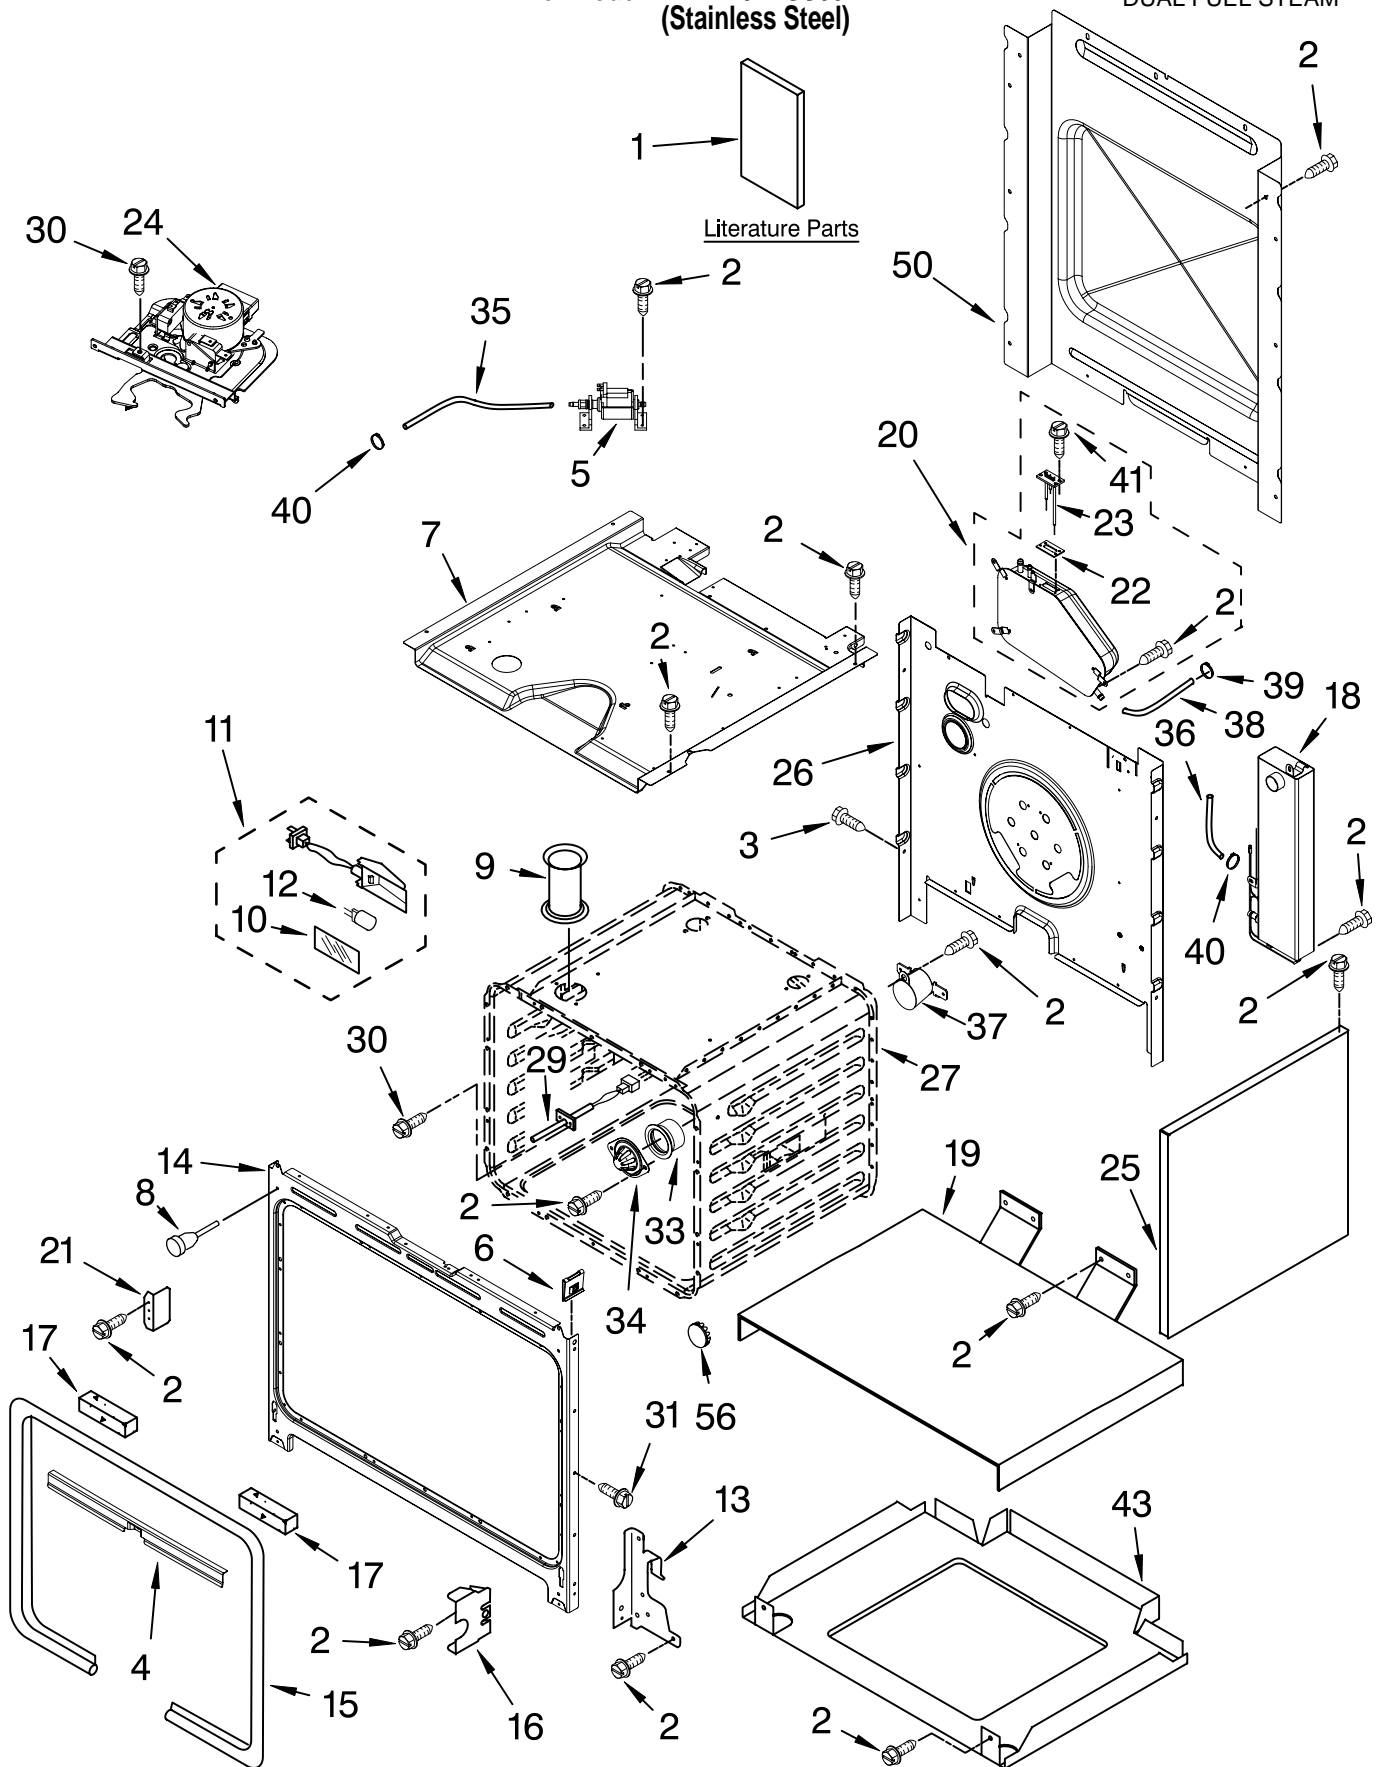

OVEN PARTS
For Model: KDRP707RSS00
(Stainless Steel)

30" KITCHENAID
FREE STANDING RANGE
DUAL FUEL STEAM

FOR ORDERING INFORMATION REFER TO PARTS PRICE LIST

OVEN PARTS

For Model: KDRP707RSS00
(Stainless Steel)

Illus. No.	Part No.	DESCRIPTION	Illus. No.	Part No.	DESCRIPTION	Illus. No.	Part No.	DESCRIPTION
1		Literature Parts	13		Hinge Receiver	35	9762138	Hose, (Blue)
	9758978	Installation Instructions		4455605	Left Hand			(Pump to Outlet)
	9761936	Use & Care Guide		4455606	Right Hand	36	9762139	Hose (Gray)
	9758979	Tech Sheet	14	9762237	Frame, Front			(Boiler to Pump)
	9759441	Conversion Instructions	15	4455382	Gasket, Door	37	4450249	Thermostat (TOD)
	3191638	Safer Cooking Tips	16	4452152	Bracket, Mounting			(150c) SPST
	9759133	Safer Cooking Tips	17	4452260	Spacer, Foam	38	9761154	Hose (Green)
	9762575	Cook Book	18	9758598	Boiler			(Boil'r to Resv'r)
2	4449809	Screw, 8-18 x 3/8	19	4451478	Support, Insulation	39	9761147	Clamp
3	4449743	Screw, 8-32 X 3/8	20	9761145	Reservoir	40	9761146	Clamp
4	9758595	Retainer, Gasket			(Includes Clamps)	41	9762844	Screw
5	9761101	Pump, Drain (120v)	21	4455510	Bracket, Support	43	4455649	Base, Chassis
		(Includes Clamps)	22	9762243	Gasket, Sensor	50	9758583	Cover, Back
6	4450118	Nut, (U-Type Clip)	23	9761107	Sensor, Level	56	4448982	Button, Plug
7	9758832	Top, Chassis	24	9762606	Latch, Motorized	FOLLOWING PARTS NOT ILLUSTRATED		
8	4448520	Bumper, Door	25	4455641	Side, Chassis	INSULATION		
9	4452158	Tube, Vent	26	9758830	Back, Chassis			
10	4452163	Lens, Light	27		Liner, Oven			
11	4448972	Oven Light Assy			(Not serviceable)			
	4449748	Screw	29	4455636	Sensor		4449316	Insulation, Wrap
12	4452164	Bulb, Light	30	4449154	Screw, 8-32 x .440		4450365	Insulation, Back
			31	4449040	Screw, 8-18 x 3/8		4452337	Insulation, Bottom Vent
			33	9758597	Orifice, Boiler			
			34	9758596	Cover, Orifice Boiler			